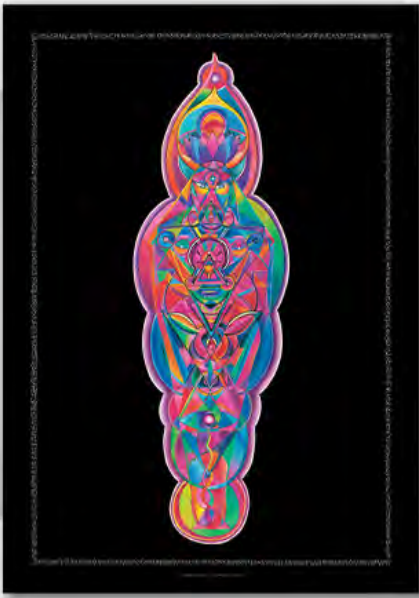

HARMONIC BLUEPRINT

TRACEY TAYLOR

ART PRINTS ORDER FORM

PO BOX 215
MARGARET RIVER 6285

+61 (08) 97588289

MAIL@HARMONICBLUEPRINT.COM
WWW.HARMONICBLUEPRINT.COM

ENERGY BEING

BLACK BACKGROUND
WHITE BACKGROUND
A2 / A3

ARCHITECTURE OF CONSCIOUSNESS

BLACK BACKGROUND
WHITE BACKGROUND
A2 / A3

ANCIENT FUTURE

BLACK BACKGROUND
WHITE BACKGROUND
A2 / A3

UNIVERSAL TRANSCENDENCE

BLACK BACKGROUND
WHITE BACKGROUND
A2 / A3

TREASURES OF EXISTANCE