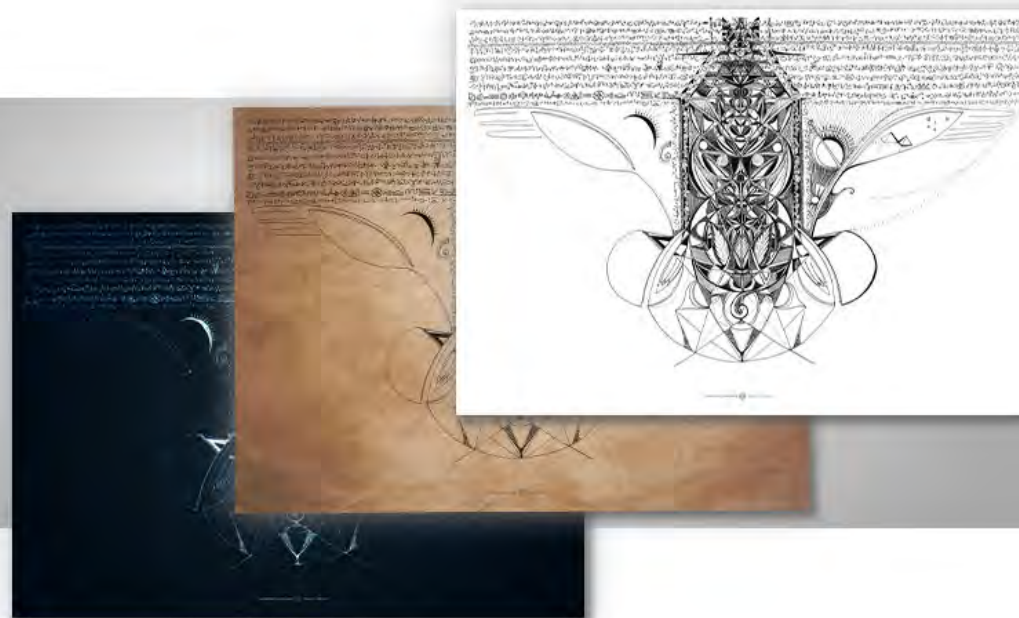

HARMONIC LANGUAGE BORDERLESS

BLUE BACKGROUND
PARCHMENT BACKGROUND
WHITE BACKGROUND
A2 / A3