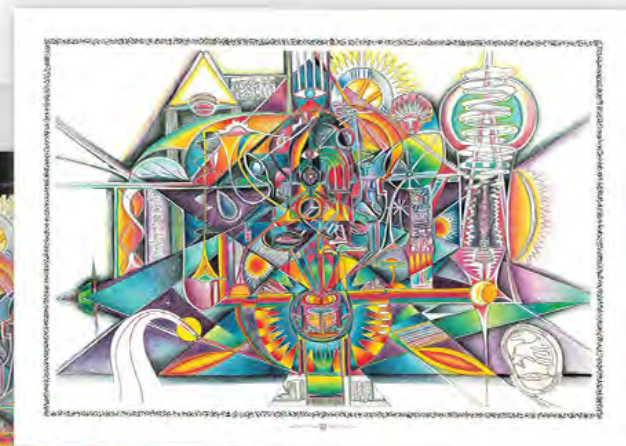

HARMONIC BLUEPRINT

TRACEY TAYLOR

ART PRINTS ORDER FORM

PO BOX 215
MARGARET RIVER 6285

+61 (08) 97588289

MAIL@HARMONICBLUEPRINT.COM
WWW.HARMONICBLUEPRINT.COM

ENERGY BEING

BLACK BACKGROUND
WHITE BACKGROUND
A2 / A3

ARCHITECTURE OF CONSCIOUSNESS

BLACK BACKGROUND
WHITE BACKGROUND
A2 / A3

ANCIENT FUTURE

BLACK BACKGROUND
WHITE BACKGROUND
A2 / A3

UNIVERSAL TRANSCENDENCE

BLACK BACKGROUND
WHITE BACKGROUND
A2 / A3

TREASURES OF EXISTANCE